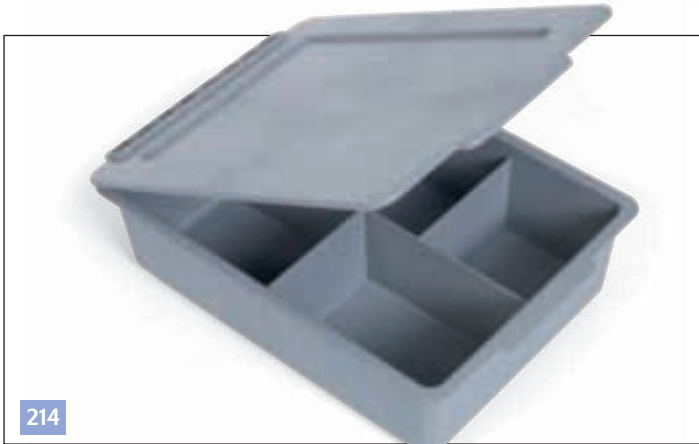

627582 - Deep 120mm Full Tray, with Divisions

214