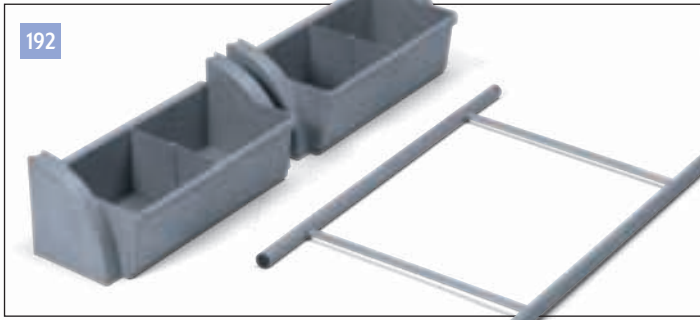

189  
627919 Universal 120 Litre Bag Lid Set

190  
629451 Full Split Lid, 2 x 70-litre Bag System Grey, Red/Blue

185  
629449 NKA-102: 140-Litre (2 x 70-Litre) Full Waste Bag Extension Kit, Grey

191  
629407 NKA 110, Vacuum Cleaner Tray Kit