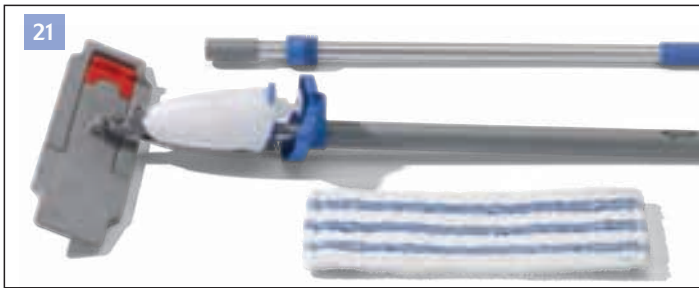

21 627556 DTK-6 (SMM 40P) Spraymop Master, Pocket with 1x Nylostripe 40cm mop