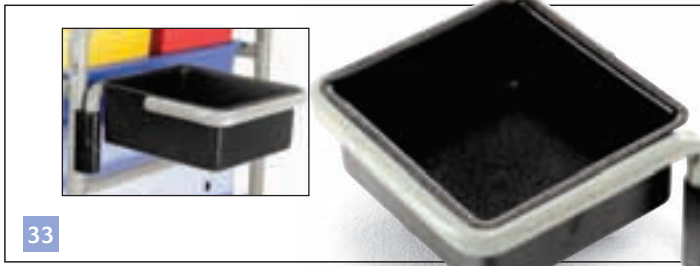

32
629051 3 x 5-litre Front Pail Mounting Kit (order 3x swing pails separately in colours as required)