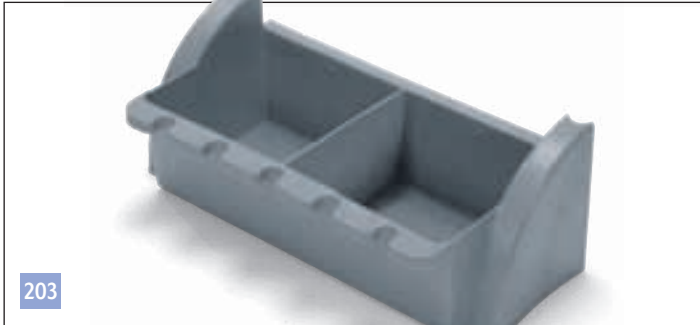

200

629443 30-litre Poly Bags for 30-Litre Waste Bin (per 10)

201

629363 Large Extended Bag Tray for Kit NKA 110, Grey

202

629410 Half Tray with Divider, Grey

208

627580 Deep 120mm Half Tray