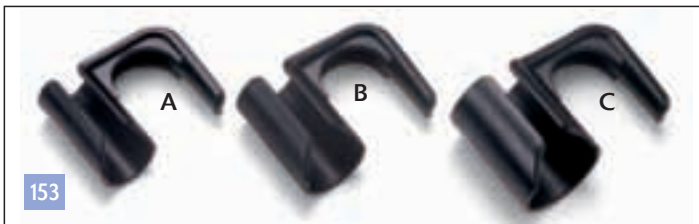

627965 Versaclean Tray-Fix Wet Floor Sign Hook (10), Yellow

153