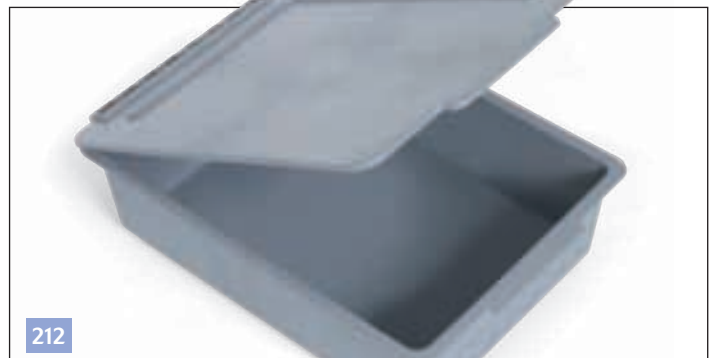

205

629417 Nutex 30L Waste Bin Frame (NK series)

211

627581 Deep 120mm Full Tray, No Divisions

206

629418 Nutex Twin Tray Frame (NKL 15/16)

212

627583 Deep 120mm Full Tray, No Divisions + Lid