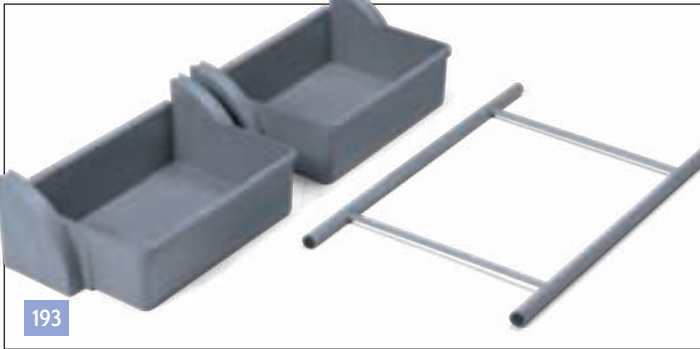

629452 NKA 111 Twin Half tray Kit

193