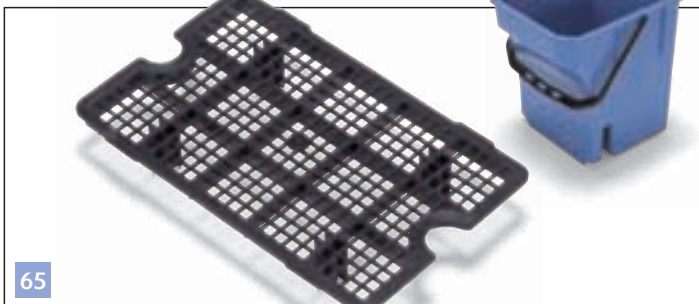

61

629116 22-litre bucket, Red with Clear Drop-on lid

62

629061 Drop on Lid for 22-litre Wide Bucket, Red

63

629052 Stainless Steel, 22-litre Sieve

64

628295 28-Litre Dualmop Bucket, Red  
 628296 28-Litre Dualmop Bucket, Blue  
 628292 28-Litre Dualmop Bucket, Green  
 628293 28-Litre Dualmop Bucket, Yellow