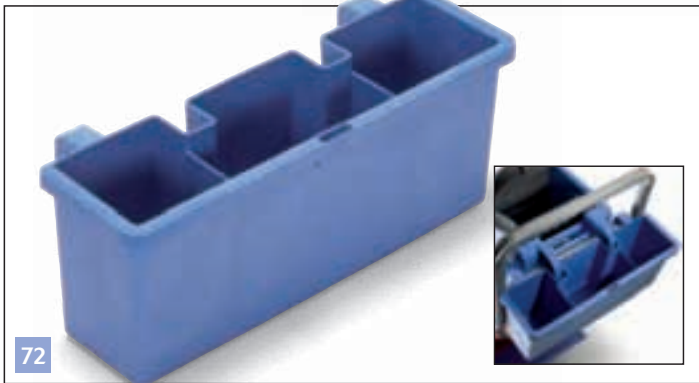

70

627199 Separator Grid for Hi-Bak 1812, Black

75

629443 30-litre Poly Bags for 30-Litre Waste Bin (per 10)

71

629144 Twin 1L Bottle Carrier

76

629019 Versaclean Half Tray with Divider, Blue