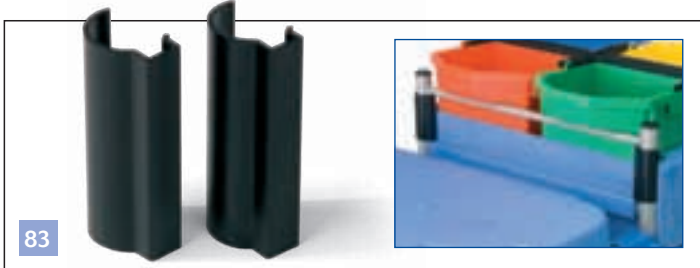

82

629191 Optional Versamop storage platform

83

629192 Trayloc Attachment (pair)

84

628306 - 120-litre Bag Tray for 1604/1804 Units

85

629045 240-litre Extended Bag Tray for 1604/1804 Units