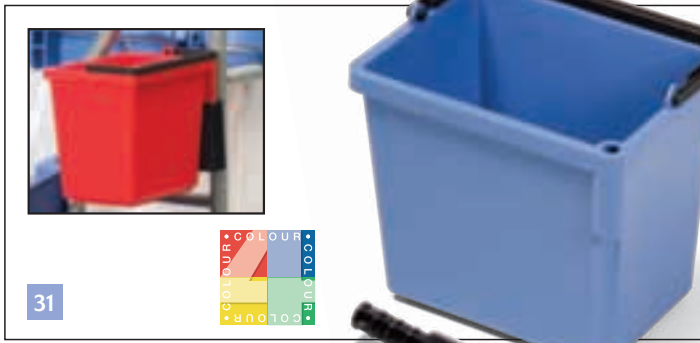

27 629118 2.5-litre Mopmatic Dosing Bottle