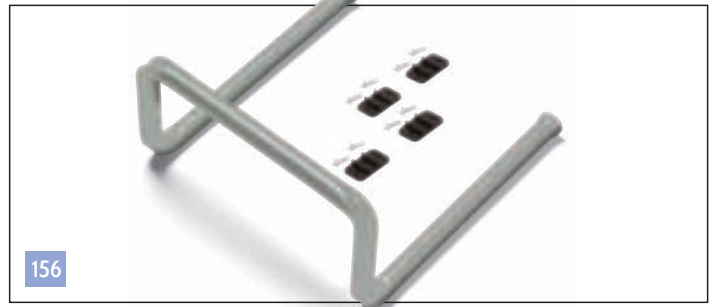

628194 2-Piece Twist Mop Stick Only

156