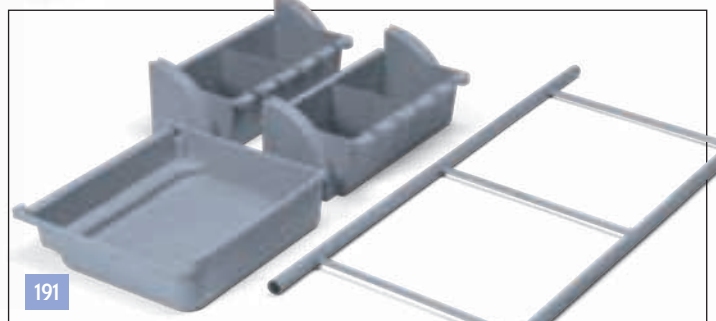

190
629451 Full Split Lid, 2 x 70-litre Bag System Grey, Red/Blue