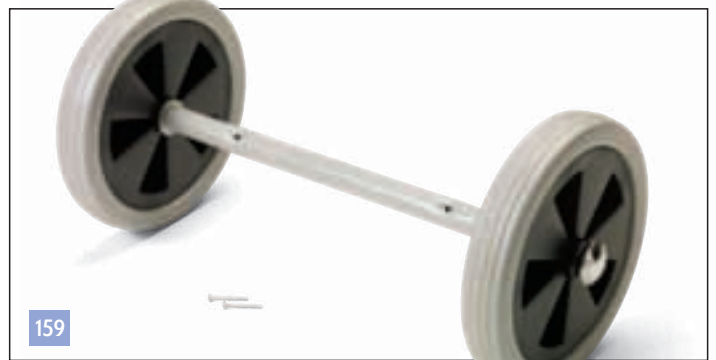

629035 Tubular Flat Sliding Mop Support Kit, Nutex, Grey  
629507 Tubular Flat Sliding Mop Support Kit, Nutex, Grey (1804)

157

629612 Tubular Flat Sliding Mop Support Kit, Nutex, Blue (NC 3000/4000)

158

627920 Nutex Toilet Roll Holder (Fits Left or Right)