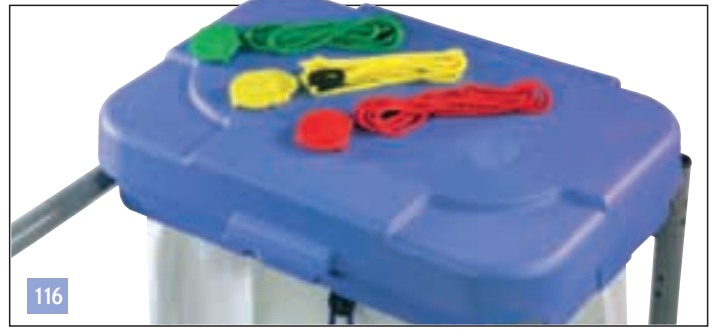

627918 Zipped Waste Bag Coverall, 120-litre/2 x 70-litre, Blue

114

628544 LMA 103 Laundry Bag Kit - Blue

115

627678 100L White Linen/Laundry Bag

116

627705 Laundry Mobile 3 Colour-Code Kit ( Red Green Yellow)