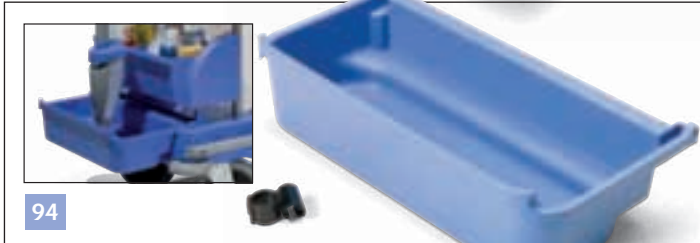

90

627926 Half Tray with Divider

91

627925 Half Tray with Rack and Divider, Blue

92

627928 Full Tray No Divisions, Blue

627908 Full Tray With Divisions, Blue

629405 NSA 120, Spraymop Tray Kit