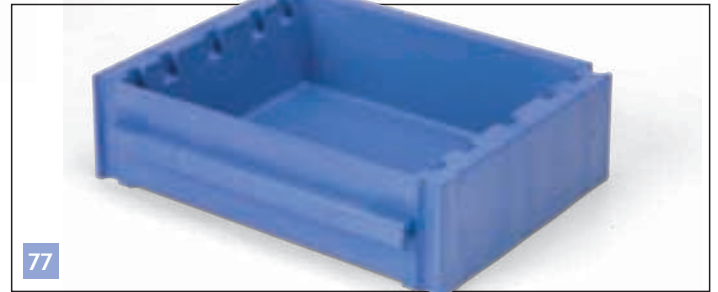

629019 Versaclean Half Tray with Divider, Blue

77