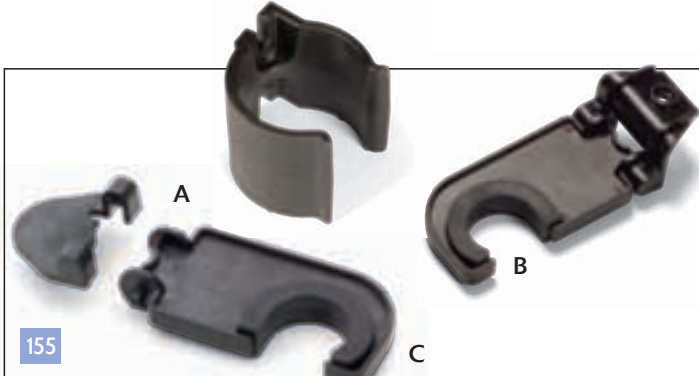

152

627965 Versaclean Tray-Fix Wet Floor Sign Hook (10), Yellow

153

627986 A 22mm Nook (20), Black  
627984 B 25mm Nook (20), Black  
629163 C 32mm Nook (20), Black

154

629064 A Versaclean Tray-Fix Mop Stick Holder (10), Black  
629065 B Versaclean Tray-Fix General Hooks (10), Black  
629066 C Versaclean Tray-Fix Nuspray/Spintec Mop Holder (10), Black