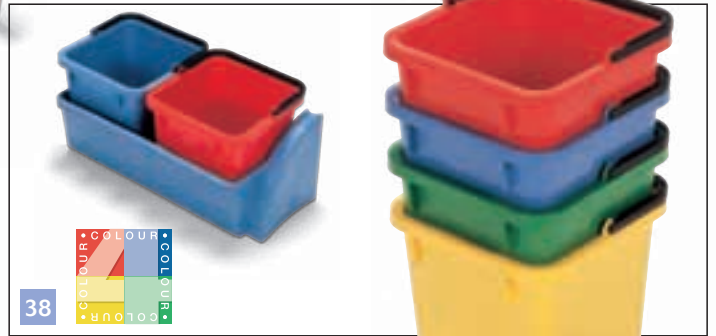

37
629164 Lid for 5-litre Pail, Clear