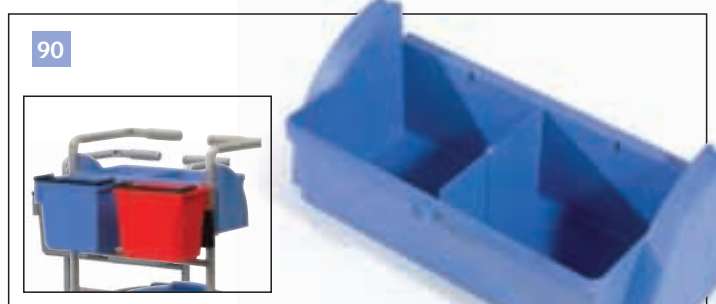

628305 Deep 120mm Full Tray with Divisions, Blue (1904 Units)

90