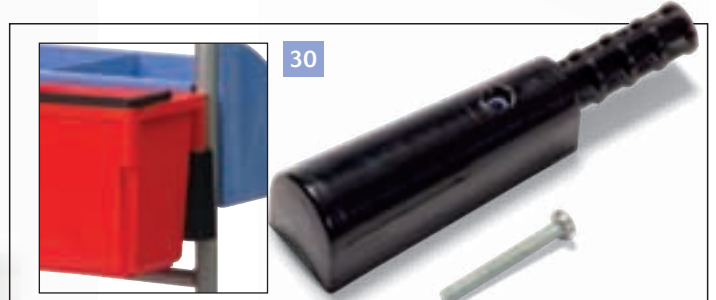

29 628773 5-litre Swing Pail, Red
628774 5-litre Swing Pail, Blue
629011 5-litre Swing Pail, Green
629012 5-litre Swing Pail, Yellow