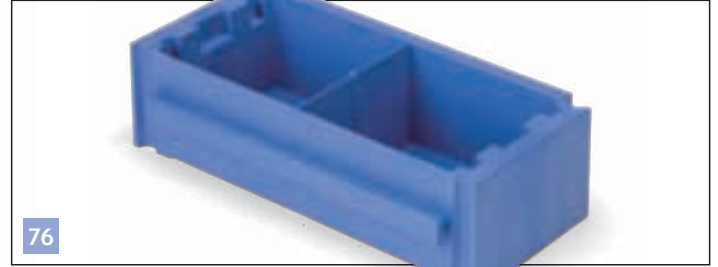

629443 30-litre Poly Bags for 30-Litre Waste Bin (per 10)

76