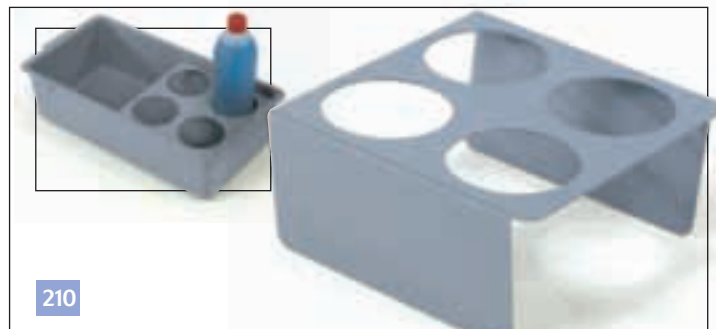

203

629414 Half Tray with Rack and Divider, Grey

209

629676 Deep 120mm 3/4 Tray, Grey (NCK10)

204

629413 Full Tray No Divisions, Grey

210

629638 Bottle Insert for 120mm 3/4 Tray (NCK10)