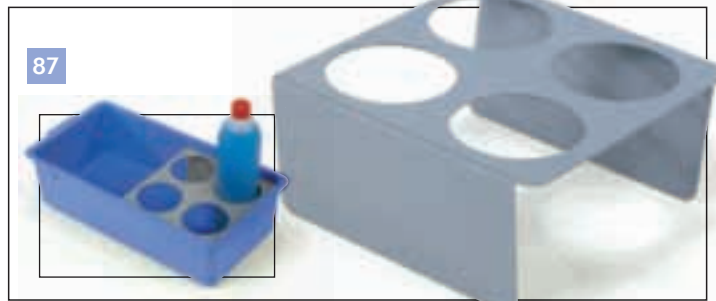

627467 Half Tray (when single Lock Box Used), Blue

87