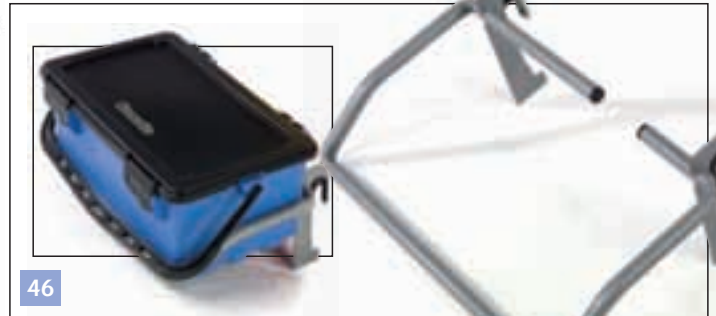

41

- 628011 10-litre Pail, Red
- 628012 10-litre Pail, Blue
- 628013 10-litre Pail, Green
- 628014 10-litre Pail, Yellow

45

- 629130 14-litre Mopmatic pail, Red with Black Toggle-on lid
- 629115 14-litre Mopmatic pail, Blue with Black Toggle-on lid
- 629131 14-litre Mopmatic pail, Green with Black Toggle-on lid
- 629132 14-litre Mopmatic pail, Yellow with Black Toggle-on lid

42

- 629177 10-litre Pail with lid, Red
- 629178 10-litre Pail with lid, Blue
- 629179 10-litre Pail with lid, Green
- 629180 10-litre Pail with lid, Yellow

46

43

47

- 629632 14-litre Mopmatic Swing Pail, Red with Black Toggle-on lid
- 629633 14-litre Mopmatic Swing Pail, Blue with Black Toggle-on lid
- 629634 14-litre Mopmatic Swing Pail, Green with Black Toggle-on lid
- 629635 14-litre Mopmatic Swing Pail, Yellow with Black Toggle-on lid

44

48