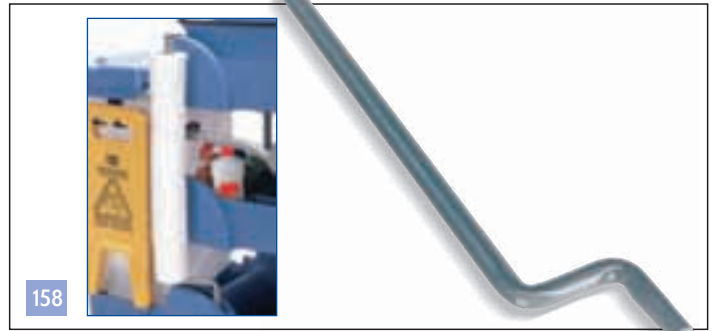

629612 Tubular Flat Sliding Mop Support Kit, Nutex, Blue (NC 3000/4000)

158