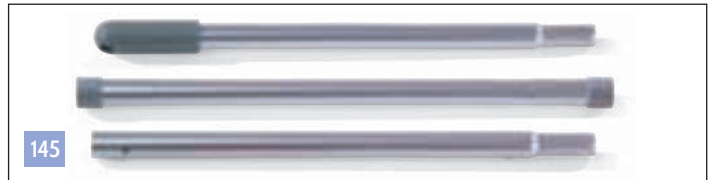

628030 Multimop Head Unit Only

145