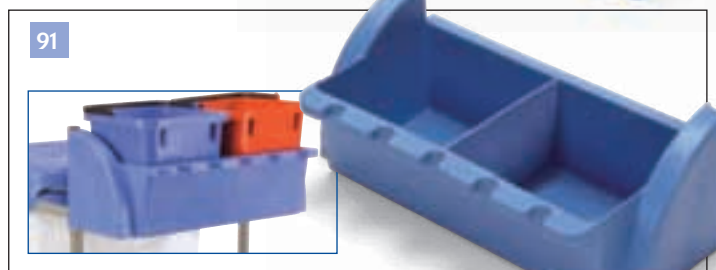

627926 Half Tray with Divider

91