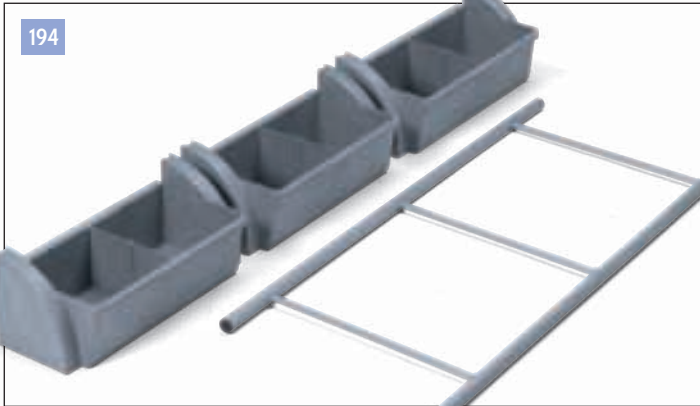

629453 NKA 112 Twin Full Tray Kit

194