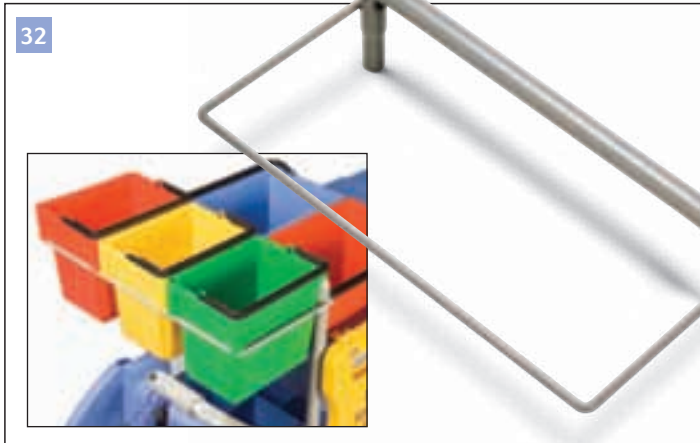

31
627814 5-litre swing pail kit, red (Kit AK2)
627815 5-litre swing pail kit, blue (Kit AK3)
627816 5-litre swing pail kit, green (Kit AK4)
627817 5-litre swing pail kit, yellow (Kit AK5)