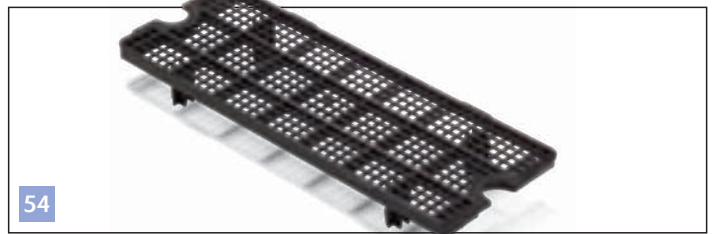

51

629685 Mopmatic Nuclear frame x 2

52

628878 15-Litre Twinmop Pail, Red  
 628879 15-Litre Twinmop Pail, Blue  
 628881 15-Litre Twinmop Pail, Green  
 628882 15-Litre Twinmop Pail, Yellow

53

628334 15-litre Wide Bucket, Red  
 629013 15-litre Wide Bucket, Blue  
 629014 15-litre Wide Bucket, Green  
 629015 15-litre Wide Bucket, Yellow