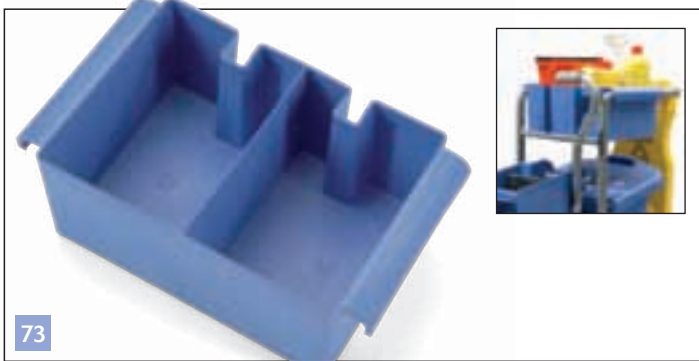

628298 Accessory Caddy Small 4-litre, Blue (SB/TM)

73