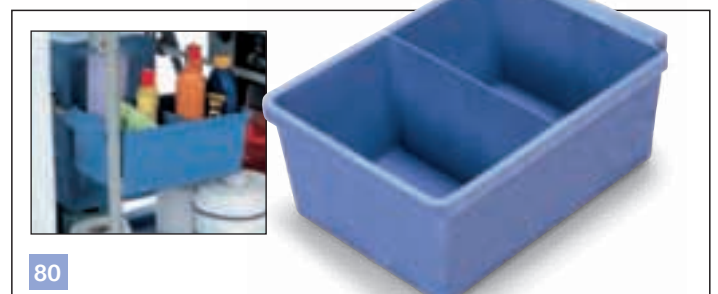

627466 Lock Box Storage Lockers, Blue

80