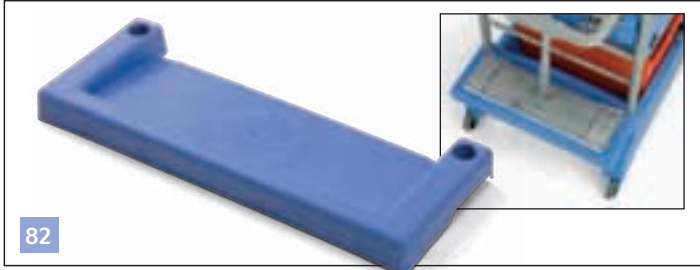

82

629191 Optional Versamop storage platform

83

629192 Trayloc Attachment (pair)

84

628306 - 120-litre Bag Tray for 1604/1804 Units

85

629045 240-litre Extended Bag Tray for 1604/1804 Units