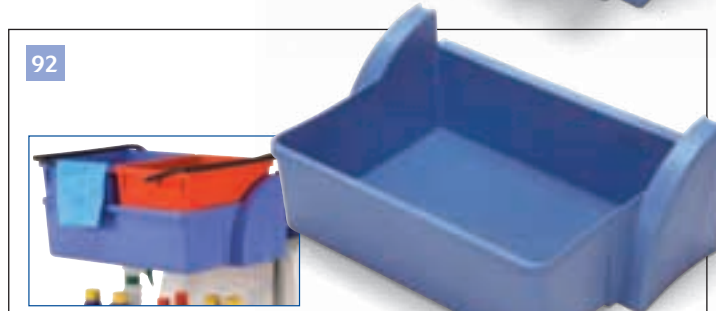

627925 Half Tray with Rack and Divider, Blue

92