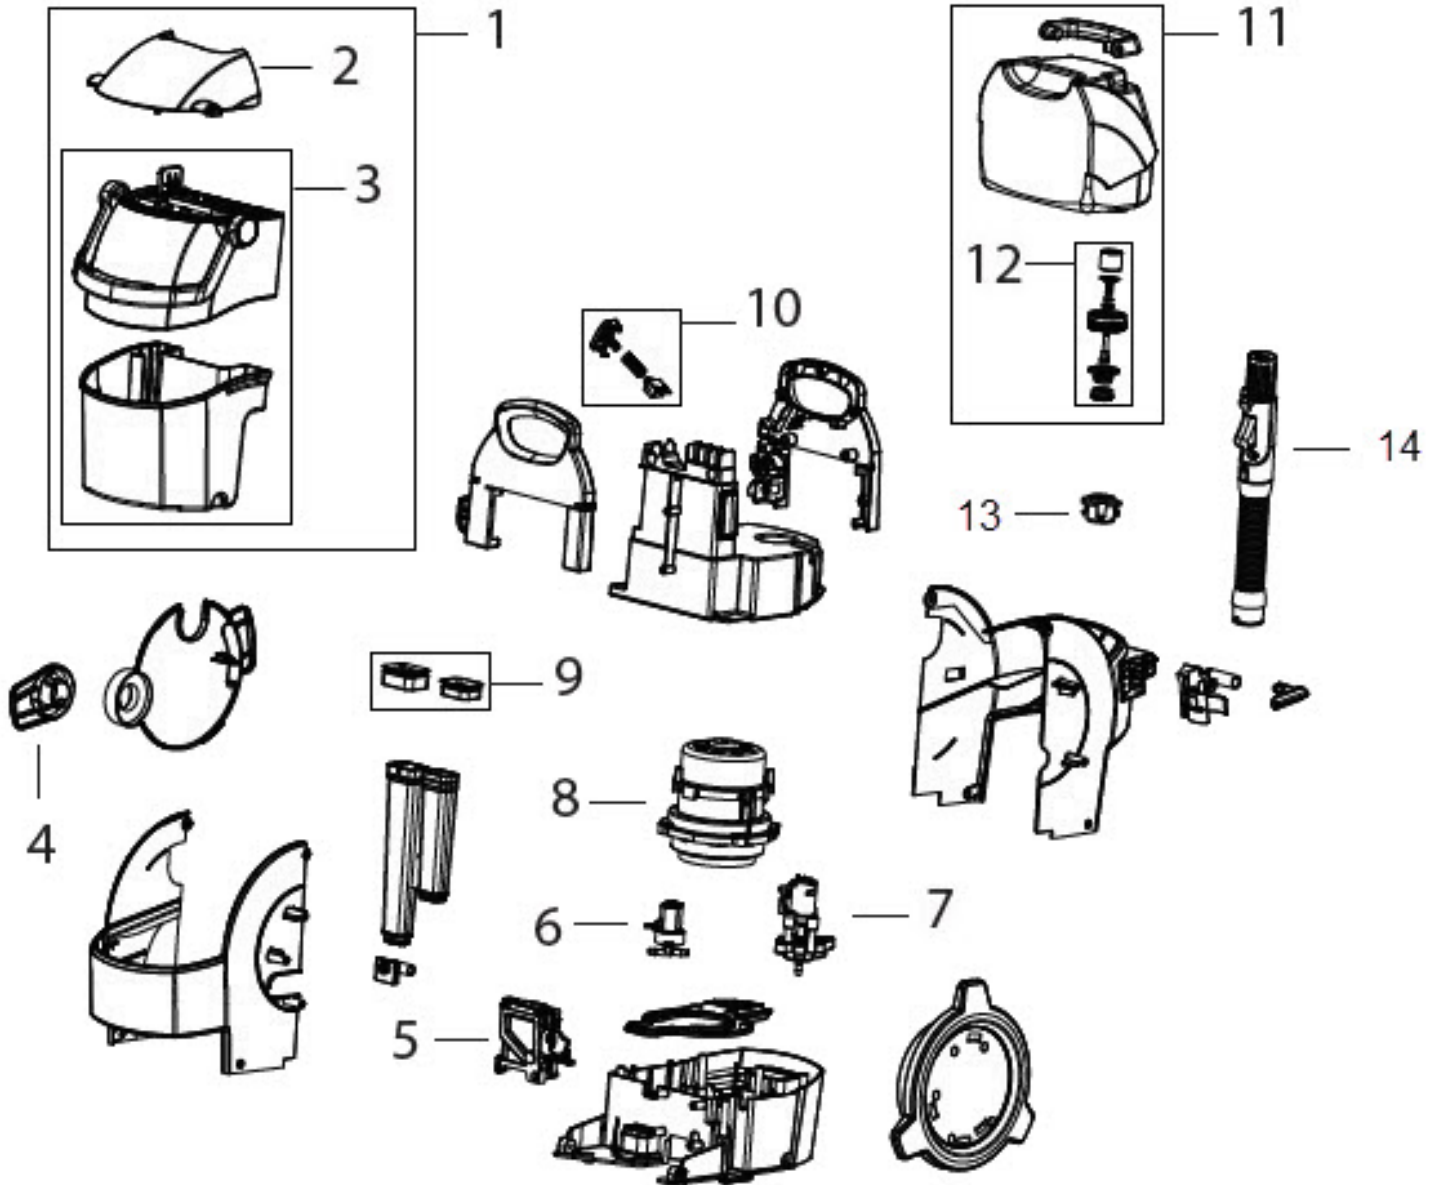

SpotClean Commercial - SC 100

3378

Issued: January 2022

Revised:

© 2022 BISSELL Homecare, Inc.

SpotClean Commercial - SC 100

3378

KEY	PART NO	DESCRIPTION
1	2037892	Dirty Tank Assembly, Black Handle
2	2037895	Dirty Tank Lid
3	2037894	Dirty Tank Assembly without Lid, Black Handle
4	2037904	Cord Wrap, Gray
5	2037917	Diverter Cover Assy
6	2036897	Solenoid Valve
7	1630905	Pump Assy
8	1602733	Vac Motor Assy
9	2037918	Pod Duct Gasket Assy
10	2037919	Switch Assy, On/Off w/CVR Spring
11	1600813	Clean tank Assembly, Black Handle
12	2032287	Tank Cap & Straw
13	2036758	Receiver Assy - Autoload
14	2037905	Hose Assembly, Black
XX	1630906	Power Cord, 7.5m UK plug
XX	1613828	Hydrorinse Silver
XX	2036654	6" Tool
XX	2036655	Spraying Crevice Tool
XX	2103040	Tool Storage Bag
XX	2036651	3" Tool
		Issued: January 2022 Revised: © 2022 BISSELL Homecare Inc.