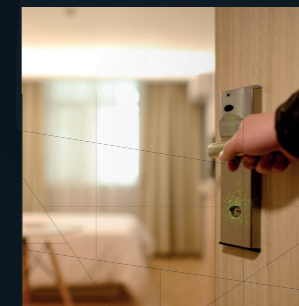

ANTI DRIP CHECK VALVE

- Quick connect

QUICKLY SANITISE ALL FREQUENTLY TOUCHED SURFACES

SHOPPING TROLLEYS

DOOR HANDLES

TRANSPORT HAND RAILS

TAPS

* Check EPA.gov for approved disinfectants against Coronavirus.