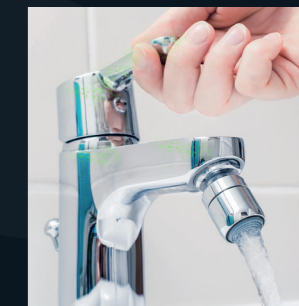

ANTI DRIP CHECK VALVE

- Quick connect

QUICKLY SANITISE ALL FREQUENTLY TOUCHED SURFACES

SHOPPING TROLLEYS

DOOR HANDLES

TRANSPORT HAND RAILS

TAPS

* Check EPA.gov for approved disinfectants against Coronavirus.